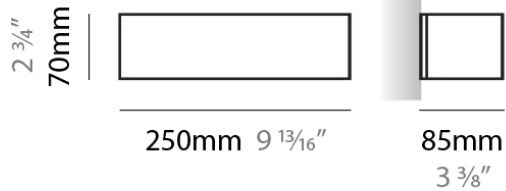

TOY SURFACE

D83138

GENERAL

Series: Toy _____
Brand: Panzeri _____
Division: Design _____
Mounting Type: Surface _____
Mounting Location: Wall _____
Subcategory: Ambient _____

PHYSICAL

Shape: Rectangle _____
Length (mm): 250 _____
Length (in): 9 ⁷/₈ _____
Height (mm): 70 _____
Height (in): 2 ³/₄ _____
Extension (mm): 85 _____
Extension (in): 3 ¹/₄ _____
Light Distribution: Direct / Indirect _____
Weight (kg): 0.9 _____
Weight (lbs): 2 _____
Diffuser: Frost White Glass _____
Fixture Finish: SST _____
Fixture Material: Metal _____

ELECTRICAL

Number of Lamps: 1 _____
Lamp Type: CFL _____
Bulb Included: Bulb Not Included _____
Total Output Wattage (W): 26 _____
Max. Wattage Per Lamp (W): 26 _____
Lamp Base: GX24-q3 _____
Driver Included: Yes _____
Driver Type: Ballast - 120Vac - Non-dimming _____
Input Voltage (V): 120 _____

LED

OPTICAL

RATINGS AND CERTIFICATIONS

Certified By: CSA Certified to UL and CSA Standards _____
IP rating: IP40 _____